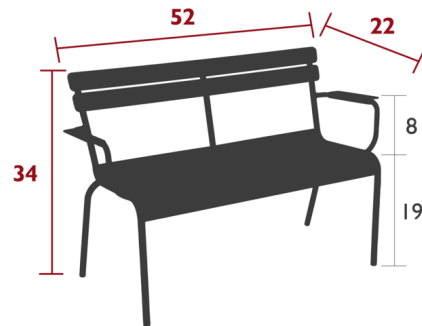

Lightology

lightology.com
866-954-4489
04-22-26

Project: _____

Company: _____

Location: _____ Fixture Type: _____

SPEC #: **FMB1203432**

Approved On: _____ Approved By: _____

Luxembourg 2 Seater Garden Bench By Fermob

Description

Designed by Frederic Sofia and part of Fermob's classic Luxembourg collection, the Luxembourg 2 Seater Garden Bench provides ample seating and visual interest to both indoor and outdoor living spaces. Despite its generous size, the aluminum construction of this piece makes it lightweight, comfortable, and easy to move around for when you'd like to change up seating arrangements.

Shown in rosemary

Specifications

COLOR	N/A
BODY FINISH	Rosemary
WATTAGE	N/A
DIMMER	N/A
DIMENSIONS	52"W x 34"H x 22"D
BULB	N/A
COUNTRY OF ORIGIN	France

Technical Information

PRODUCT DIMENSIONS	Seat Height: 19"
--------------------	------------------