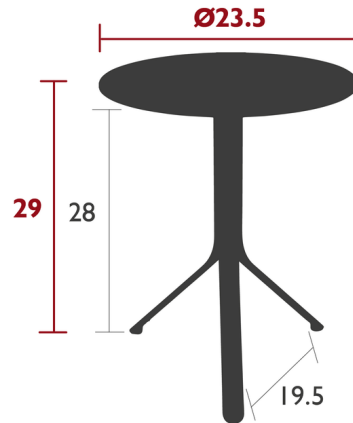

## Resto Round Table By Fermob

### Description

The Resto Round Table with its playful, modern design, elevates a traditional cafe table adding a fun touch to any setting. The round, tilting tabletop makes nesting storage simple and accessible. Curved metal with tilting tabletop for easy storage. The White feet add an eye-catching feature to your space.

### Specifications

COLOR	N/A
BODY FINISH	Anthracite
WATTAGE	N/A
DIMMER	N/A
DIMENSIONS	23.5"W x 29"H x 23.5"D
BULB	N/A
COUNTRY OF ORIGIN	France

CLICK TO VIEW PRODUCT

Notes: