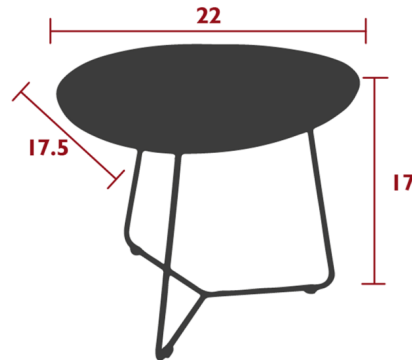

Lightology

lightology.com
866-954-4489
07-06-26

Project: _____

Company: _____

Location: _____ Fixture Type: _____

SPEC #: **FMB1203440**

Approved On: _____ Approved By: _____

Cocotte Low Side Table with Removable Tray By Fermob

Description

Though similar in design to the side table in the same collection, this Cocotte Side Table features an aluminum tabletop that can be removed and used as a separate piece. The top itself can function as a tray for serving and entertaining. Not recommended for use near salt air conditions and chlorinated pools.

Shown in acapulco blue

Specifications

COLOR	N/A
BODY FINISH	Acapulco Blue
WATTAGE	N/A
DIMMER	N/A
DIMENSIONS	17.5"W x 17"H x 22"D
BULB	N/A
COUNTRY OF ORIGIN	France

CLICK TO VIEW PRODUCT

Notes: