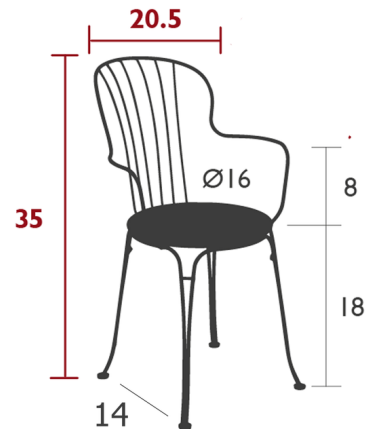

Lightology

lightology.com
866-954-4489
07-06-26

Project: _____

Company: _____

Location: _____ Fixture Type: _____

SPEC #: **FMB1203447**

Approved On: _____ Approved By: _____

Opera+ Armchair Set of 2 By Fermob

Shown in liquorice

Specifications

COLOR	N/A
BODY FINISH	Liquorice
WATTAGE	N/A
DIMMER	N/A
DIMENSIONS	20.5"W x 35"H x 16"D
BULB	N/A
COUNTRY OF ORIGIN	France

Technical Information

PRODUCT DIMENSIONS	Seat Height: 18"
--------------------	------------------