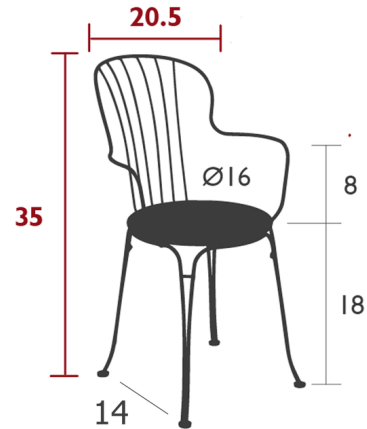

Shown in liquorice