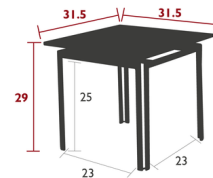

Description

The Costa Dining Table It is the perfect family size for your space. The grooved top resembles wood slats and works great in a smaller patio, or when extra space is needed.

Shown in storm grey

Specifications

COLOR	N/A
BODY FINISH	Storm Grey
WATTAGE	N/A
DIMMER	N/A
DIMENSIONS	63"W x 29"H x 31.5"D
BULB	N/A
COUNTRY OF ORIGIN	France

CLICK TO VIEW PRODUCT

Notes: