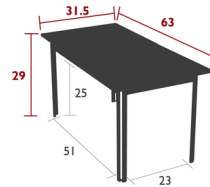

Description

The Costa Dining Table It is the perfect family size for your space. The grooved top resembles wood slats and works great in a smaller patio, or when extra space is needed.

Shown in storm grey

Specifications

COLOR	N/A
BODY FINISH	Storm Grey
WATTAGE	N/A
DIMMER	N/A
DIMENSIONS	63"W x 29"H x 31.5"D
BULB	N/A
COUNTRY OF ORIGIN	France

CLICK TO VIEW PRODUCT

Notes: