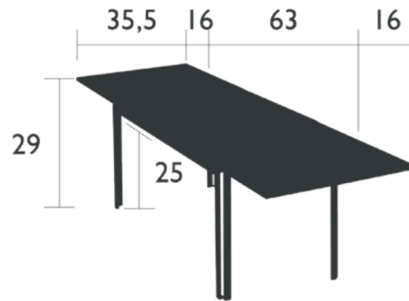

## Costa Extending Dining Table By Fermob

### Description

The Costa Table has a grooved top that resembles wood slats and is perfect for a larger crowd. When opened, the extensions add 16 inches to each end. Features an Aluminum frame and table top and can seat eight to ten guests.

### Specifications

COLOR	N/A
BODY FINISH	Anthracite
WATTAGE	N/A
DIMMER	N/A
DIMENSIONS	95"W x 29"H x 35.5"D
BULB	N/A
COUNTRY OF ORIGIN	France

### Technical Information

PRODUCT DIMENSIONS	Extendable Width: 63-95"
--------------------	--------------------------

CLICK TO VIEW PRODUCT

Notes: