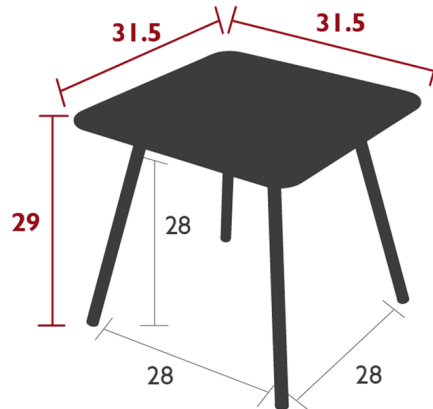

By Fermob

Description

Designed by Frederic Sofia and part of Fermob's classic Luxembourg collection, this Luxembourg Table features four angled legs, which helps to create a more relaxed, playful setting. This table is the larger version of the table in the Luxembourg Kids collection, so it happily pairs with the kids collection to create a fun, family-friendly dining space that everyone can enjoy.

Shown in acapulco blue

Specifications

COLOR	N/A
BODY FINISH	Acapulco Blue
WATTAGE	N/A
DIMMER	N/A
DIMENSIONS	31.5"W x 29"H x 31.5"D
BULB	N/A
COUNTRY OF ORIGIN	France

CLICK TO VIEW PRODUCT

Notes: