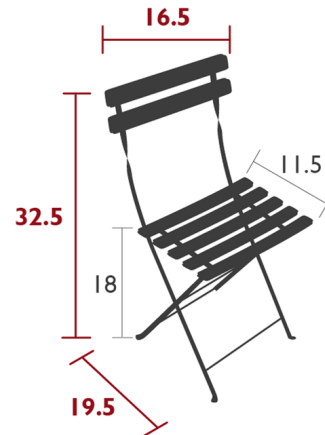

## Bistro Folding Chair Set of 2

By Fermob

### Description

Made entirely in France, the Bistro Folding Chair Set of 2 can be folded for easy and quick storage which make this petite, slatted chair ideal for every home. From small spaces to extra seating at dinner, its uses are endless, perfect for apartments, parks, cafes, patios, balconies, and backyards. The metal Bistro chair with curved slats is made from one of the most sustainable, recycled metals: powder-coated steel and has a curved back that is designed for comfort. Its high-quality welding and materials also provide sturdiness to hold up to 275 lbs. Not recommended for use near salt air conditions and chlorinated pools. Note: Seat cushion available, sold separately.

### Specifications

COLOR	N/A
BODY FINISH	Cactus
WATTAGE	N/A
DIMMER	N/A
DIMENSIONS	16.5"W x 32"H x 20"D
BULB	N/A
COUNTRY OF ORIGIN	France

CLICK TO VIEW PRODUCT

Notes: