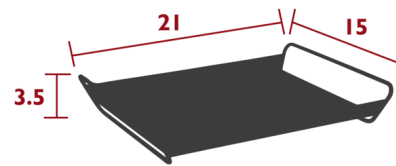

By Fermob

Description

This Alto Metal Tray is a solid combination of sheet and wire steel boasts attractive lines and rounded curves. Unlike traditional trays, Alto isn't a piece you'll want to hide away once its job is done. Instead, it looks simply stunning on the table. It's a practical, bold and elegant piece. The Alto small tray fits inside the large one to give when you want to put them away. The large is easy to move around with its wide handles. Entertaining has never been easier with this serving tray.

Shown in red ochre

Specifications

COLOR	N/A
BODY FINISH	Red Ochre
WATTAGE	N/A
DIMMER	N/A
DIMENSIONS	21"W x 3.5"H x 15"D
BULB	N/A
COUNTRY OF ORIGIN	France

CLICK TO VIEW PRODUCT

Notes: