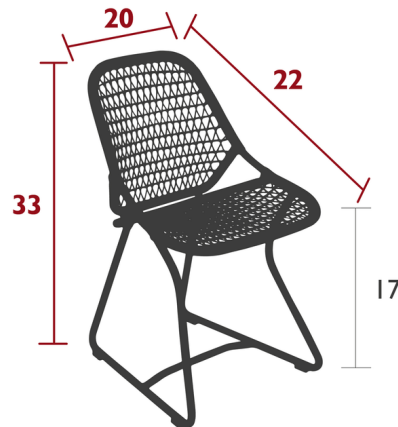

## Sixties Dining Chair

By Fermob

### Description

Sit down, lean back, and relax in this retro, woven beauty that is the Sixties Dining Chair. The chair features a tubular aluminum frame and weave seat made from outdoor polyethylene synthetic fiber.

### Specifications

COLOR	N/A
BODY FINISH	Red Ochre
WATTAGE	N/A
DIMMER	N/A
DIMENSIONS	20"W x 33"H x 22"D
BULB	N/A
COUNTRY OF ORIGIN	Indonesia

### Technical Information

PRODUCT DIMENSIONS	Seat Height: 17"
--------------------	------------------

CLICK TO VIEW PRODUCT

Notes: