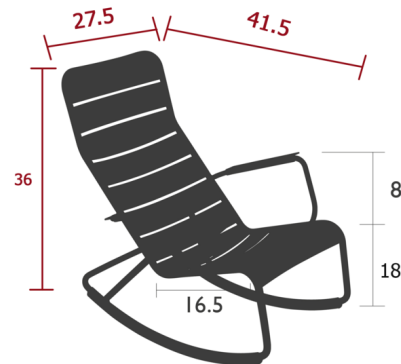

By Fermob

Description

Designed by Frederic Sofia and part of Fermob's classic Luxembourg collection, the Luxembourg Rocking Chair is a polished and playful addition to any patio or garden space. The soft angles and curved back highlight the ergonomic design, and the aluminum construction makes this piece much lighter and easier to move than more traditional wooden rockers. This rocking chair is sleek, modern, and designed to withstand a variety of weather conditions.

Shown in honey textured

Specifications

COLOR	N/A
BODY FINISH	Honey Textured
WATTAGE	N/A
DIMMER	N/A
DIMENSIONS	27.5"W x 36"H x 41.5"D
BULB	N/A
COUNTRY OF ORIGIN	France

CLICK TO VIEW PRODUCT

Notes: