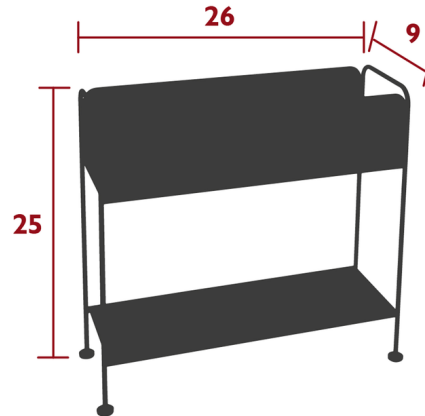

Shown in rosemary

Specifications

COLOR	N/A
BODY FINISH	Rosemary
WATTAGE	N/A
DIMMER	N/A
DIMENSIONS	26"W x 25"H x 9"D
BULB	N/A
COUNTRY OF ORIGIN	France

CLICK TO VIEW PRODUCT

Notes: