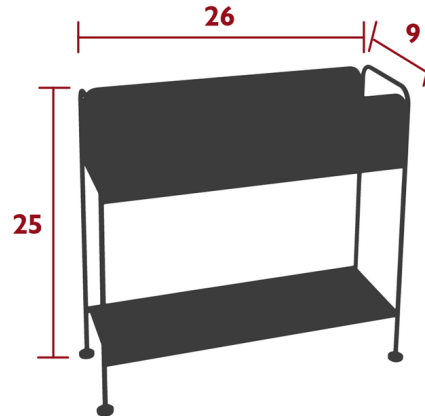

Specifications

| | |
|-------------------|-------------------|
| COLOR | N/A |
| BODY FINISH | Rosemary |
| WATTAGE | N/A |
| DIMMER | N/A |
| DIMENSIONS | 26"W x 25"H x 9"D |
| BULB | N/A |
| COUNTRY OF ORIGIN | France |