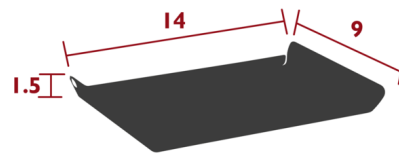

### Description

This Alto Metal Tray is a solid combination of sheet and wire steel boasts attractive lines and rounded curves. Unlike traditional trays, Alto isn't a piece you'll want to hide away once its job is done. Instead, it looks simply stunning on the table. It's a practical, bold and elegant piece. The Alto small tray fits inside the large one to give when you want to put them away. Entertaining has never been easier with this serving tray.

### Specifications

COLOR	N/A
BODY FINISH	Cactus
WATTAGE	N/A
DIMMER	N/A
DIMENSIONS	14"W x 1.5"H x 9"D
BULB	N/A
COUNTRY OF ORIGIN	France

CLICK TO VIEW PRODUCT

Notes: