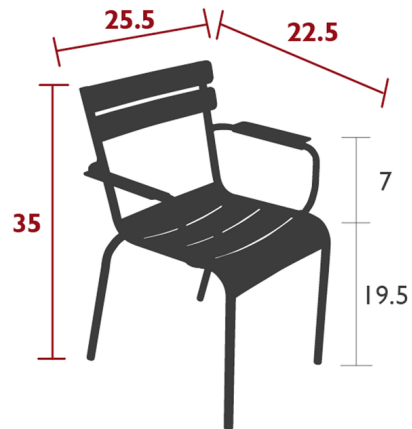

By Fermob

Description

In 2004, Fermob asked Frederic Sofia to reinterpret the legendary armchairs of the Jardin du Luxembourg, created in 1923 in the Paris parks department workshops, and which Fermob still manufactures today for the city's public gardens. The result was the Luxembourg Armchair with distinctive lines and forms, combining the lightness and resistance of aluminum, the comfort of curved seat slats and the practicality of a stackable frame. Set of 4. Stackable up to 8 chairs.

Shown in rosemary

Specifications

COLOR	N/A
BODY FINISH	Rosemary
WATTAGE	N/A
DIMMER	N/A
DIMENSIONS	25.5"W x 35"H x 22.5"D
BULB	N/A
COUNTRY OF ORIGIN	France

Technical Information

PRODUCT DIMENSIONS	Seat Height: 19.5"
--------------------	--------------------