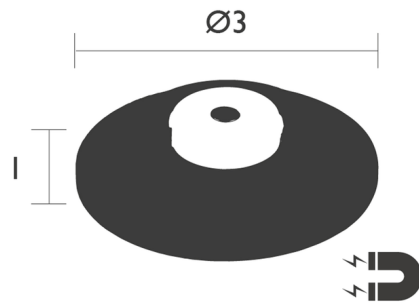

Description

The aluminum Aplo Magnetic Base brings stability to lighting. The mount allows the Aplo Lamp (sold separately) to screw to the base with a quarter-turn system.

Shown in acapulco blue

Specifications

COLOR	N/A
BODY FINISH	Acapulco Blue
WATTAGE	N/A
DIMMER	N/A
DIMENSIONS	3"W x 1"H x 3"D
BULB	N/A
COUNTRY OF ORIGIN	China

CLICK TO VIEW PRODUCT

Notes: