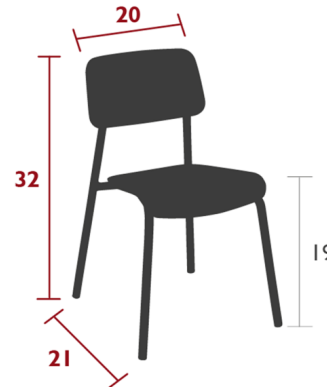

By Fermob

Description

Made from 100% aluminum, the Studie Chair Set of 2 boasts a lightweight, hard-wearing frame that can withstand any conditions, even by the sea. The curved seat is exceptionally comfortable, hugging the curves of the body. They're equipped with silencing pads (patented by Fermob) that absorb noise when they move, making them easy to live with. Stackable to 8 chairs.

Shown in acapulco blue

Specifications

COLOR N/A
BODY FINISH Acapulco Blue
WATTAGE N/A
DIMMER N/A
DIMENSIONS 20"W x 32"H x 21"D
BULB N/A
COUNTRY OF ORIGIN France

Technical Information

PRODUCT DIMENSIONS Seat Height: 19"