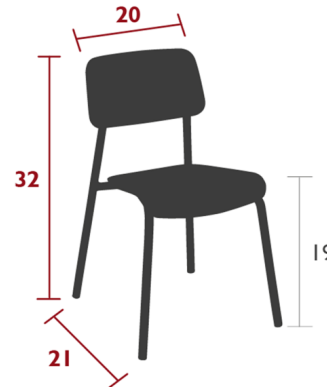

By Fermob

Description

Made from 100% aluminum, the Studie Chair Set of 2 boasts a lightweight, hard-wearing frame that can withstand any conditions, even by the sea. The curved seat is exceptionally comfortable, hugging the curves of the body. They're equipped with silencing pads (patented by Fermob) that absorb noise when they move, making them easy to live with. Stackable to 8 chairs.

Shown in acapulco blue

Specifications

COLOR	N/A
BODY FINISH	Acapulco Blue
WATTAGE	N/A
DIMMER	N/A
DIMENSIONS	20"W x 32"H x 21"D
BULB	N/A
COUNTRY OF ORIGIN	France

Technical Information

PRODUCT DIMENSIONS	Seat Height: 19"
--------------------	------------------