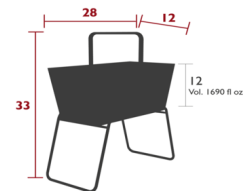

### Specifications

COLOR	N/A
BODY FINISH	Deep Blue
WATTAGE	N/A
DIMMER	N/A
DIMENSIONS	28"W x 33"H x 12"D
BULB	N/A
COUNTRY OF ORIGIN	France

CLICK TO VIEW PRODUCT

Notes: