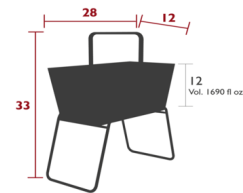

By Fermob

Description

The Basket Planter brings a makeover of the traditional planter, taken through the prism of graphic style, to your space. Though poetic in its approach, its water discharge system ensures the Basket keeps its feet on the ground, not to mention that it can be a smart alternative to conventional terrace separators. Note: Not all options are available.

Shown in deep blue

Specifications

COLOR	N/A
BODY FINISH	Deep Blue
WATTAGE	N/A
DIMMER	N/A
DIMENSIONS	28"W x 33"H x 12"D
BULB	N/A
COUNTRY OF ORIGIN	France

CLICK TO VIEW PRODUCT

Notes: