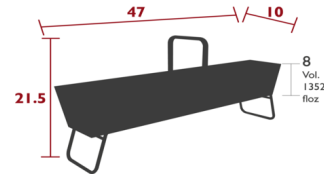

Lightology

lightology.com
866-954-4489
07-06-26

Project: _____

Company: _____

Location: _____ Fixture Type: _____

SPEC #: **FMB1203549**

Approved On: _____ Approved By: _____

Basket Planter

By Fermob

Description

The Basket Planter brings a makeover of the traditional planter, taken through the prism of graphic style, to your space. Though poetic in its approach, its water discharge system ensures the Basket keeps its feet on the ground, not to mention that it can be a smart alternative to conventional terrace separators. Note: Not all options are available.

Specifications

COLOR	N/A
BODY FINISH	Deep Blue
WATTAGE	N/A
DIMMER	N/A
DIMENSIONS	28"W x 33"H x 12"D
BULB	N/A
COUNTRY OF ORIGIN	France

CLICK TO VIEW PRODUCT

Notes: