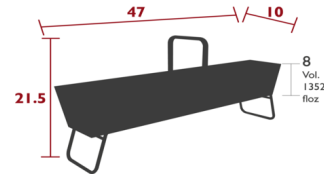

### Specifications

COLOR	N/A
BODY FINISH	Deep Blue
WATTAGE	N/A
DIMMER	N/A
DIMENSIONS	28"W x 33"H x 12"D
BULB	N/A
COUNTRY OF ORIGIN	France

CLICK TO VIEW PRODUCT

Notes: