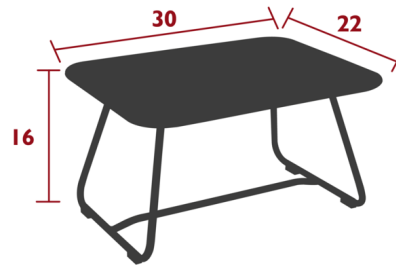

By Fermob

Description

The Sixties Coffee Table complements the Sixties armchair perfectly, and is just as light and compact. The table features a steel tube frame and sheet table top, and aluminum base. Not recommended for use near salt air conditions and chlorinated pools.

Shown in liquorice

Specifications

COLOR	N/A
BODY FINISH	Liquorice
WATTAGE	N/A
DIMMER	N/A
DIMENSIONS	30"W x 16"H x 22"D
BULB	N/A
COUNTRY OF ORIGIN	France

CLICK TO VIEW PRODUCT

Notes: