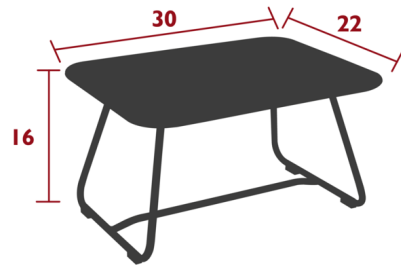

## Sixties Coffee Table

By Fermob

### Description

The Sixties Coffee Table complements the Sixties armchair perfectly, and is just as light and compact. The table features a steel tube frame and sheet table top, and aluminum base. Not recommended for use near salt air conditions and chlorinated pools.

### Specifications

COLOR	N/A
BODY FINISH	Liquorice
WATTAGE	N/A
DIMMER	N/A
DIMENSIONS	30"W x 16"H x 22"D
BULB	N/A
COUNTRY OF ORIGIN	France

CLICK TO VIEW PRODUCT

Notes: