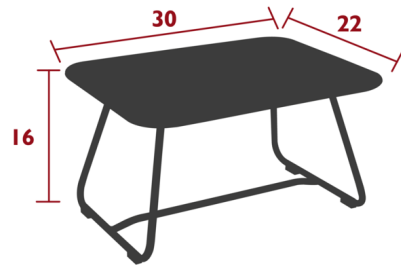

By Fermob

Description

The Sixties Coffee Table complements the Sixties armchair perfectly, and is just as light and compact. The table features a steel tube frame and sheet table top, and aluminum base. Not recommended for use near salt air conditions and chlorinated pools.

Shown in liquorice

Specifications

COLOR	N/A
BODY FINISH	Liquorice
WATTAGE	N/A
DIMMER	N/A
DIMENSIONS	30"W x 16"H x 22"D
BULB	N/A
COUNTRY OF ORIGIN	France

CLICK TO VIEW PRODUCT

Notes: