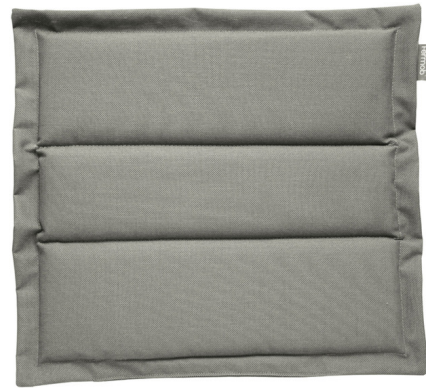

## Luxembourg Chair Cushion

By Fermob

### Description

The Luxembourg Chair Cushion has been specifically designed for outdoor use, and will add an extra special touch of comfort to your Luxembourg chairs. It is made from attractive, matte outdoor fabric (PVC-coated polyester) and is both attractive and easy to use. It is resistant to tears and inclement weather conditions (sun, rain, humidity), does not retain water and is comfortable (mattress-effect foam filling).

Shown in beige

### Specifications

COLOR	N/A
BODY FINISH	Beige
WATTAGE	N/A
DIMMER	N/A
DIMENSIONS	16"W x 1"H x 15"D
BULB	N/A
COUNTRY OF ORIGIN	France

CLICK TO VIEW PRODUCT

Notes: