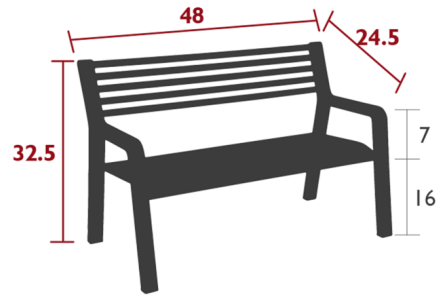

## Somerset Bench

By Fermob

### Specifications

COLOR	Acapulco Blue
BODY FINISH	Natural Wood
WATTAGE	N/A
DIMMER	N/A
DIMENSIONS	48"W x 32.5"H x 25"D
BULB	N/A
COUNTRY OF ORIGIN	France

### Technical Information

PRODUCT DIMENSIONS	Seat Height: 16"
--------------------	------------------

CLICK TO VIEW PRODUCT

Notes: