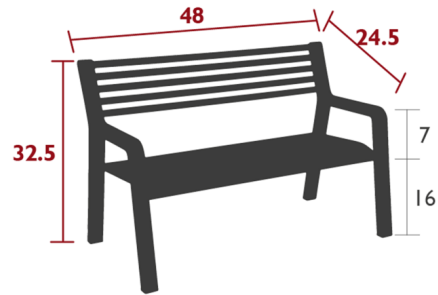

Description

A new twist on the English bench, Fermob's Somerset Bench is naturally more fluid in appearance, with armrests integrated into the base. Building on its expertise in materials, the brand selected a stunning combination of teak (for the frame) and metal (for the seat.) It is a stunning mixed material bench that can weather the elements.

Shown in natural wood / acapulco blue

Specifications

COLOR	Acapulco Blue
BODY FINISH	Natural Wood
WATTAGE	N/A
DIMMER	N/A
DIMENSIONS	48"W x 32.5"H x 25"D
BULB	N/A
COUNTRY OF ORIGIN	France

Technical Information

PRODUCT DIMENSIONS	Seat Height: 16"
--------------------	------------------

CLICK TO VIEW PRODUCT

Notes: