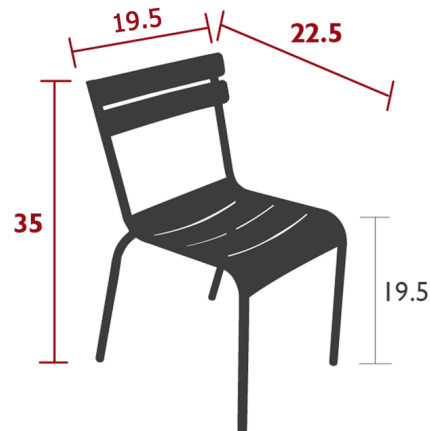

Shown in liquorice

Specifications

COLOR	N/A
BODY FINISH	Liquorice
WATTAGE	N/A
DIMMER	N/A
DIMENSIONS	19.5"W x 35"H x 22.5"D
BULB	N/A
COUNTRY OF ORIGIN	France

Technical Information

PRODUCT DIMENSIONS	Seat Height: 19.5"
--------------------	--------------------