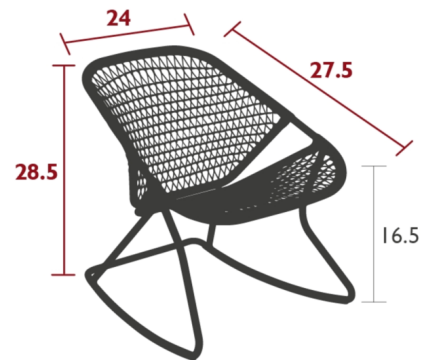

## Sixties Rocking Chair

By Fermob

### Description

The Sixties Rocking Chair is the definition of comfort. Includes a woven seat and backrest. Its tubular aluminum frame allows for stability, making it perfect for the outdoors.

Shown in liquorice

### Specifications

COLOR	N/A
BODY FINISH	Liquorice
WATTAGE	N/A
DIMMER	N/A
DIMENSIONS	24"W x 28.5"H x 27.5"D
BULB	N/A
COUNTRY OF ORIGIN	Indonesia

### Technical Information

PRODUCT DIMENSIONS	Seat Height: 16.5"
--------------------	--------------------

CLICK TO VIEW PRODUCT

Notes: