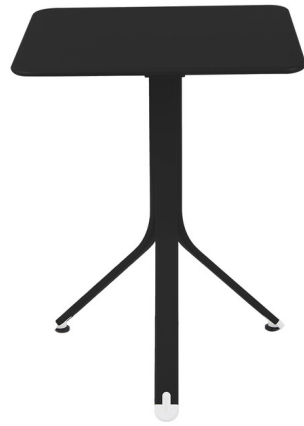

Lightology

lightology.com
866-954-4489
06-30-26

Project: _____

Company: _____

Location: _____ Fixture Type: _____

SPEC #: **FMB1203679**

Approved On: _____ Approved By: _____

Resto Square Table

By Fermob

Description

Modern with a playful design, the Resto Square Table elevates a traditional cafe table to provide a more fun, contemporary touch to any setting. The square, tilting tabletop makes nesting storage simple and accessible. Curved metal with tilting tabletop for easy storage

Shown in liquorice

Specifications

COLOR	N/A
BODY FINISH	Liquorice
WATTAGE	N/A
DIMMER	N/A
DIMENSIONS	22.5"W x 29"H x 22.5"D
BULB	N/A
COUNTRY OF ORIGIN	France

CLICK TO VIEW PRODUCT

Notes: