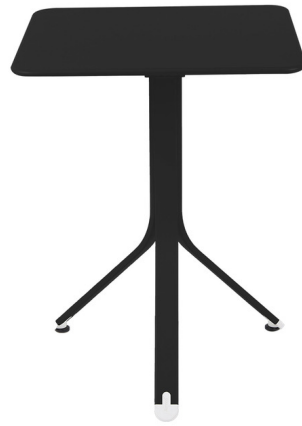

## Resto Square Table By Fermob

### Description

Modern with a playful design, the Resto Square Table elevates a traditional cafe table to provide a more fun, contemporary touch to any setting. The square, tilting tabletop makes nesting storage simple and accessible. Curved metal with tilting tabletop for easy storage

### Specifications

COLOR	N/A
BODY FINISH	Liquorice
WATTAGE	N/A
DIMMER	N/A
DIMENSIONS	22.5"W x 29"H x 22.5"D
BULB	N/A
COUNTRY OF ORIGIN	France

CLICK TO VIEW PRODUCT

Notes: