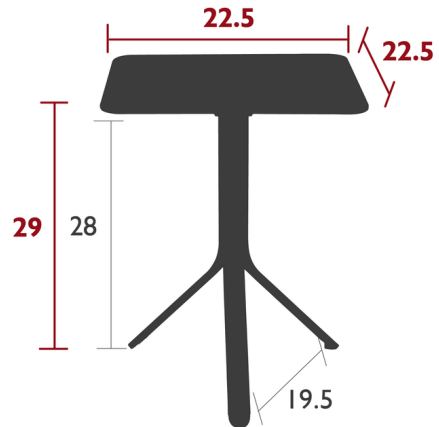

By Fermob

Description

Modern with a playful design, the Resto Square Table elevates a traditional cafe table to provide a more fun, contemporary touch to any setting. The square, tilting tabletop makes nesting storage simple and accessible. Curved metal with tilting tabletop for easy storage

Shown in liquorice

Specifications

COLOR	N/A
BODY FINISH	Liquorice
WATTAGE	N/A
DIMMER	N/A
DIMENSIONS	22.5"W x 29"H x 22.5"D
BULB	N/A
COUNTRY OF ORIGIN	France

CLICK TO VIEW PRODUCT

Notes: