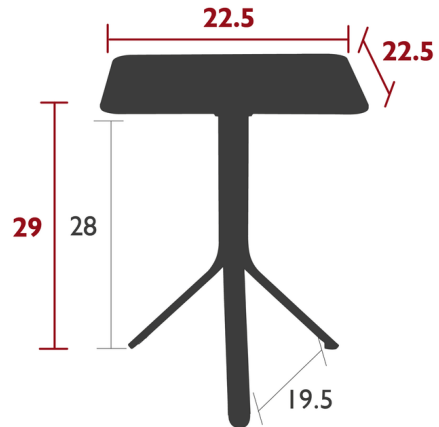

## Resto Square Table By Fermob

### Description

Modern with a playful design, the Resto Square Table elevates a traditional cafe table to provide a more fun, contemporary touch to any setting. The square, tilting tabletop makes nesting storage simple and accessible. Curved metal with tilting tabletop for easy storage

### Specifications

COLOR	N/A
BODY FINISH	Liquorice
WATTAGE	N/A
DIMMER	N/A
DIMENSIONS	22.5"W x 29"H x 22.5"D
BULB	N/A
COUNTRY OF ORIGIN	France

CLICK TO VIEW PRODUCT

Notes: