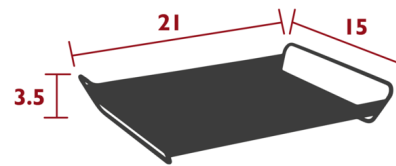

### Description

This Alto Metal Tray is a solid combination of sheet and wire steel boasts attractive lines and rounded curves. Unlike traditional trays, Alto isn't a piece you'll want to hide away once its job is done. Instead, it looks simply stunning on the table. It's a practical, bold and elegant piece. The Alto small tray fits inside the large one to give when you want to put them away. The large is easy to move around with its wide handles. Entertaining has never been easier with this serving tray.

### Specifications

COLOR	N/A
BODY FINISH	Anthracite
WATTAGE	N/A
DIMMER	N/A
DIMENSIONS	21"W x 3.5"H x 15"D
BULB	N/A
COUNTRY OF ORIGIN	France

CLICK TO VIEW PRODUCT

Notes: