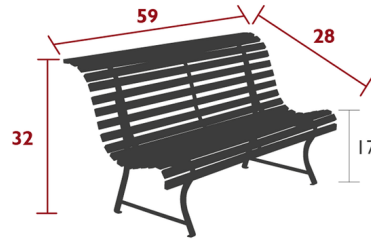

## Louisiane Bench By Fermob

### Specifications

COLOR	N/A
BODY FINISH	Cedar Green
WATTAGE	N/A
DIMMER	N/A
DIMENSIONS	59"W x 32"H x 28"D
BULB	N/A
COUNTRY OF ORIGIN	France

### Technical Information

PRODUCT DIMENSIONS	Seat Height: 17"
--------------------	------------------

CLICK TO VIEW PRODUCT

Notes: