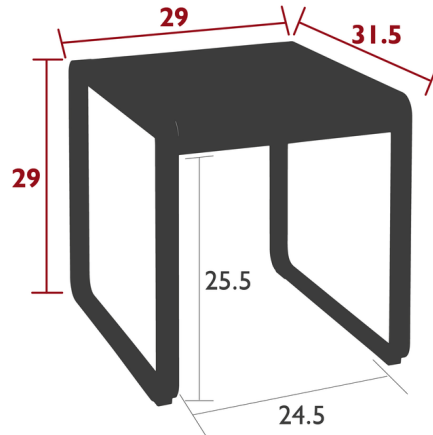

Shown in clay grey

Specifications

COLOR	N/A
BODY FINISH	Clay Grey
WATTAGE	N/A
DIMMER	N/A
DIMENSIONS	29"W x 29"H x 31.5"D
BULB	N/A
COUNTRY OF ORIGIN	France

CLICK TO VIEW PRODUCT

Notes: