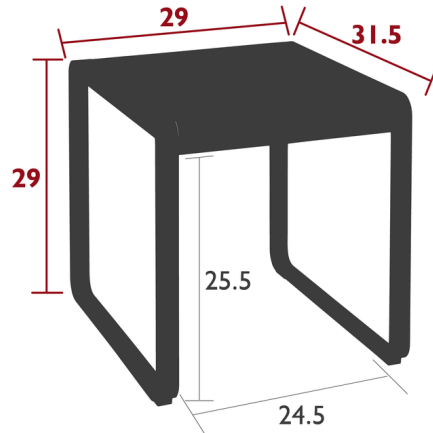

Shown in clay grey

Specifications

COLOR	N/A
BODY FINISH	Clay Grey
WATTAGE	N/A
DIMMER	N/A
DIMENSIONS	29"W x 29"H x 31.5"D
BULB	N/A
COUNTRY OF ORIGIN	France

CLICK TO VIEW PRODUCT

Notes: