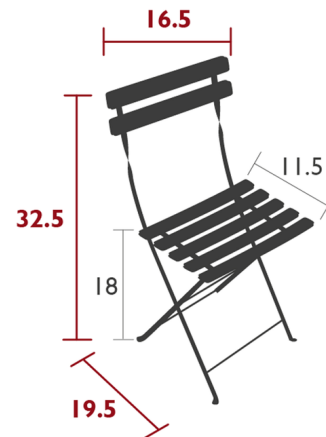

Shown in chili red

CLICK TO VIEW PRODUCT

Notes: