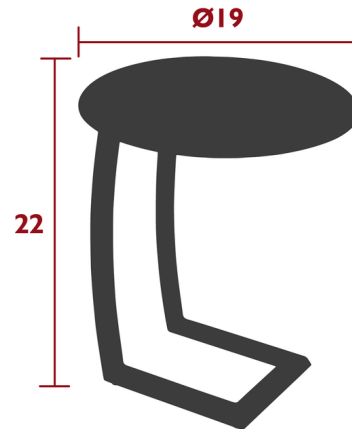

By Fermob

Description

The Alize Offset Side Table provides a handy space poolside to place your valuables and drinks. The offset design is easy to reach from a lounge chair or sunlounger.

Shown in liquorice

Specifications

COLOR	N/A
BODY FINISH	Liquorice
WATTAGE	N/A
DIMMER	N/A
DIMENSIONS	19"W x 22"H x 19"D
BULB	N/A
COUNTRY OF ORIGIN	France

CLICK TO VIEW PRODUCT

Notes: