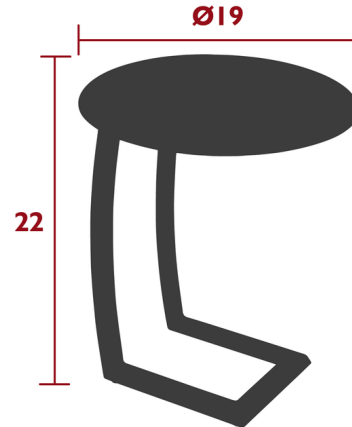

By Fermob

Description

The Alize Offset Side Table provides a handy space poolside to place your valuables and drinks. The offset design is easy to reach from a lounge chair or sunlounger.

Shown in liquorice

Specifications

COLOR	N/A
BODY FINISH	Liquorice
WATTAGE	N/A
DIMMER	N/A
DIMENSIONS	19"W x 22"H x 19"D
BULB	N/A
COUNTRY OF ORIGIN	France

CLICK TO VIEW PRODUCT

Notes: