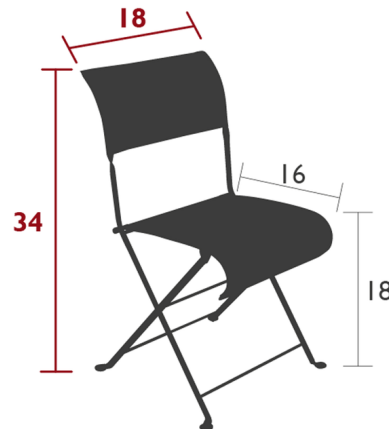

### Specifications

COLOR	N/A
BODY FINISH	Cactus
WATTAGE	N/A
DIMMER	N/A
DIMENSIONS	18"W x 34"H x 16"D
BULB	N/A
COUNTRY OF ORIGIN	France

### Technical Information

PRODUCT DIMENSIONS	Seat Height: 18"
--------------------	------------------

CLICK TO VIEW PRODUCT

Notes: