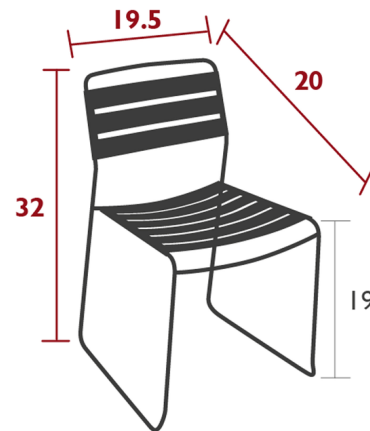

## Surprising Teak Chair Set of 2 By Fermob

### Description

The Surprising Teak Chair Set of 2 combines the sturdy construction of steel and the elegance of teak to add a soft, romantic flair to this modern design. Like other pieces in the Surprising Collection, this chair fits seamlessly into transitional spaces, like patios, screened-in porches, or even a more urban terrace. Stackable up to 7 chairs. Not recommended for use near salt air conditions and chlorinated pools.

### Specifications

COLOR	Natural Wood
BODY FINISH	Acapulco Blue
WATTAGE	N/A
DIMMER	N/A
DIMENSIONS	19.5"W x 32"H x 20"D
BULB	N/A
COUNTRY OF ORIGIN	France

### Technical Information

PRODUCT DIMENSIONS	Seat Height: 19"
--------------------	------------------

CLICK TO VIEW PRODUCT

Notes: