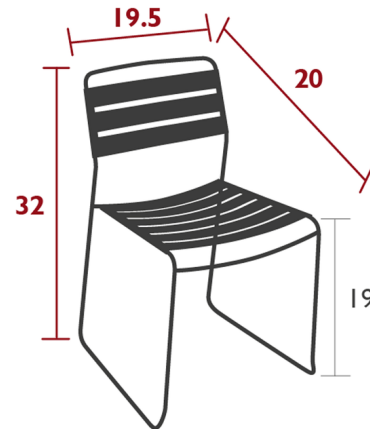

Lightology

lightology.com
866-954-4489
06-30-26

Project: _____

Company: _____

Location: _____ Fixture Type: _____

SPEC #: **FMB1203737**

Approved On: _____ Approved By: _____

Surprising Teak Chair Set of 2 By Fermob

Description

The Surprising Teak Chair Set of 2 combines the sturdy construction of steel and the elegance of teak to add a soft, romantic flair to this modern design. Like other pieces in the Surprising Collection, this chair fits seamlessly into transitional spaces, like patios, screened-in porches, or even a more urban terrace. Stackable up to 7 chairs. Not recommended for use near salt air conditions and chlorinated pools.

Shown in acapulco blue / natural wood

Specifications

COLOR	Natural Wood
BODY FINISH	Acapulco Blue
WATTAGE	N/A
DIMMER	N/A
DIMENSIONS	19.5"W x 32"H x 20"D
BULB	N/A
COUNTRY OF ORIGIN	France

Technical Information

PRODUCT DIMENSIONS	Seat Height: 19"
--------------------	------------------

CLICK TO VIEW PRODUCT

Notes: