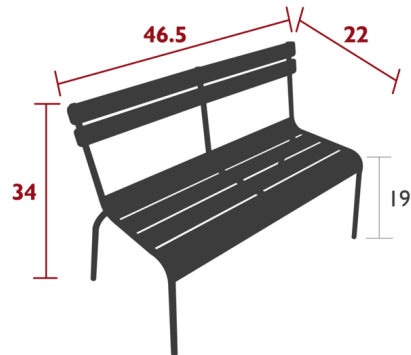

By Fermob

Description

Designed by Frederic Sofia and part of Fermob's Luxembourg collection, the Luxembourg 2 Seater Bench with backrest is a reimagining of a classic school bench. The curved aluminum slats make this bench a comfortable seat while the minimal design allows for versatility. Stackable up to 4 benches.

Shown in acapulco blue

Specifications

COLOR	N/A
BODY FINISH	Acapulco Blue
WATTAGE	N/A
DIMMER	N/A
DIMENSIONS	46.5"W x 34"H x 22"D
BULB	N/A
COUNTRY OF ORIGIN	France

Technical Information

PRODUCT DIMENSIONS	Seat Height: 19"
--------------------	------------------