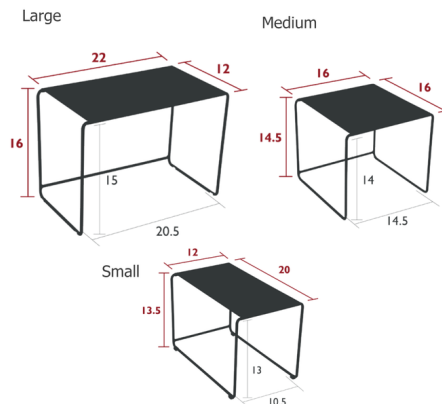

## Oulala Nesting Table Set of 3

By Fermob

### Description

The Oulala Nesting Table features a trio of nesting tables of different shapes and heights that are a deliberate design feature, allowing the tables to slot under one another, thereby taking up less space on the ground while adding eye-catching appeal. Each table boasts a steel wire base and a steel sheet table top: a combination of solid and void that gives these low tables a visually striking personality and contemporary appeal. Designed for indoor and outdoor use, these low tables are equally happy to live together or separately. Not recommended for use near salt air conditions and chlorinated pools.

### Specifications

COLOR	N/A
BODY FINISH	Retro Bouquet
WATTAGE	N/A
DIMMER	N/A
DIMENSIONS	22"W x 16"H x 12"D
BULB	N/A
COUNTRY OF ORIGIN	France

CLICK TO VIEW PRODUCT

Notes: