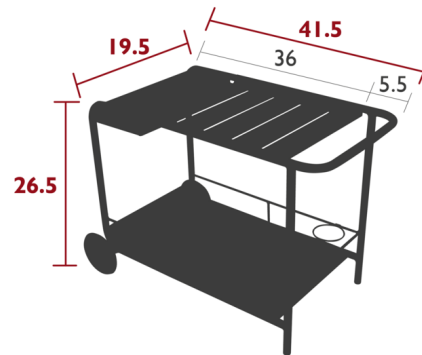

By Fermob

Description

The Luxembourg Bar Cart with wheels features a removable tray top, wheels for easy transportation and a wine rack on the bottom shelf. The cataphoresis finish, a high protection outdoor treatment, makes it perfect for outside use. Use the bar cart inside or out and keep the party going with the removable tray and mobile storage.

Shown in ice mint

Specifications

COLOR	N/A
BODY FINISH	Ice Mint
WATTAGE	N/A
DIMMER	N/A
DIMENSIONS	41.5"W x 26.5"H x 19.5"D
BULB	N/A
COUNTRY OF ORIGIN	France

CLICK TO VIEW PRODUCT

Notes: