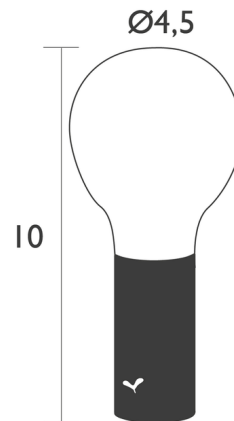

CLICK TO VIEW PRODUCT

Notes: