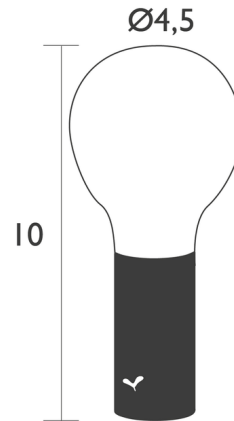

Specifications

COLOR White
BODY FINISH Anthracite
WATTAGE 0.5W
DIMMER Included
DIMENSIONS 4.5"W x 10"H x 4.5"D
INTEGRATED LED MODULE 1x LED/0.5W/120V LED
COUNTRY OF ORIGIN China

Technical Information

LAMP COLOR CCT Select
LUMENS/WATT 140.00
LUMINOUS FLUX 70 lumens

Shown in anthracite / white

CLICK TO VIEW PRODUCT

Notes: