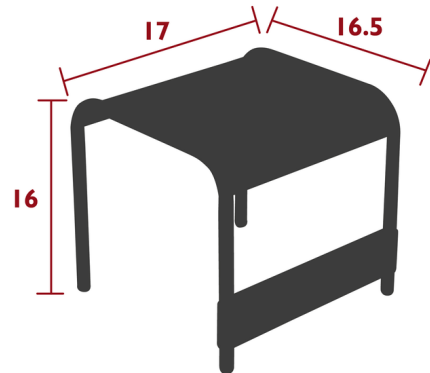

By Fermob

Description

The Luxembourg Low Table is one of the most versatile pieces in the collection. Place it between any two Luxembourg chairs to create a more complete outdoor seating area, or let it be a side table for a single chair or bench to organize the perfect outdoor reading nook. No matter where you place it, the Small Low Table is light, easy to move, and will prove itself time and time again to be the piece you reach for in any outdoor space.

Shown in cactus

Specifications

COLOR	N/A
BODY FINISH	Cactus
WATTAGE	N/A
DIMMER	N/A
DIMENSIONS	16.5"W x 16"H x 17"D
BULB	N/A
COUNTRY OF ORIGIN	France

CLICK TO VIEW PRODUCT

Notes: