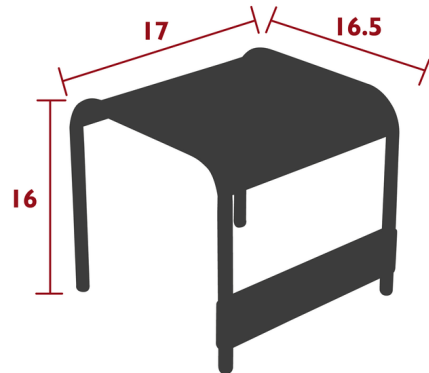

Lightology

lightology.com
866-954-4489
06-04-26

Project: _____

Company: _____

Location: _____ Fixture Type: _____

SPEC #: **FMB1203802**

Approved On: _____ Approved By: _____

Luxembourg Low Table By Fermob

Description

The Luxembourg Low Table is one of the most versatile pieces in the collection. Place it between any two Luxembourg chairs to create a more complete outdoor seating area, or let it be a side table for a single chair or bench to organize the perfect outdoor reading nook. No matter where you place it, the Small Low Table is light, easy to move, and will prove itself time and time again to be the piece you reach for in any outdoor space.

Shown in cactus

Specifications

COLOR	N/A
BODY FINISH	Cactus
WATTAGE	N/A
DIMMER	N/A
DIMENSIONS	16.5"W x 16"H x 17"D
BULB	N/A
COUNTRY OF ORIGIN	France

CLICK TO VIEW PRODUCT

Notes: