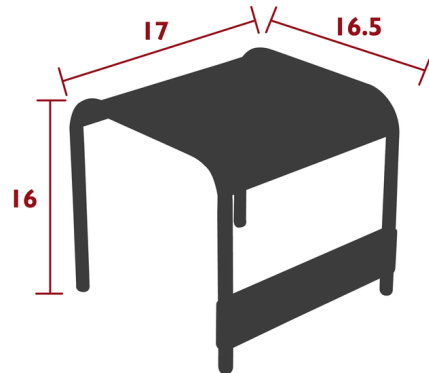

By Fermob

Description

The Luxembourg Low Table is one of the most versatile pieces in the collection. Place it between any two Luxembourg chairs to create a more complete outdoor seating area, or let it be a side table for a single chair or bench to organize the perfect outdoor reading nook. No matter where you place it, the Small Low Table is light, easy to move, and will prove itself time and time again to be the piece you reach for in any outdoor space.

Shown in cactus

Specifications

COLOR	N/A
BODY FINISH	Cactus
WATTAGE	N/A
DIMMER	N/A
DIMENSIONS	16.5"W x 16"H x 17"D
BULB	N/A
COUNTRY OF ORIGIN	France

CLICK TO VIEW PRODUCT

Notes: