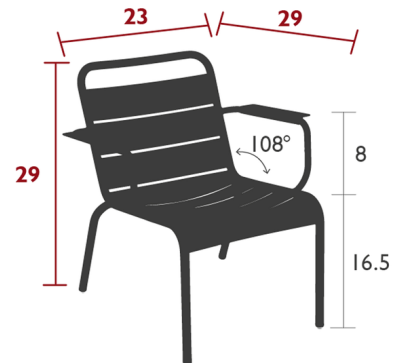

Lightology

lightology.com
866-954-4489
04-22-26

Project: _____

Company: _____

Location: _____ Fixture Type: _____

SPEC #: **FMB1203807**

Approved On: _____ Approved By: _____

Luxembourg Lounge Armchair Set of 2 By Fermob

Description

Like the Luxembourg Lounge Chair, the Luxembourg Lounge Armchair features a wider seat than other pieces in the collection. While it doesn't lean as far back as the Low Chair, the back is tilted just enough to combine comfortability with functional versatility. The Lounge Armchair features ergonomic arm rests and is an excellent addition to outdoor living spaces, as its light, aluminum construction allows it to be moved and stacked with ease. Tubular aluminum frame, Curved aluminum slats seat, Curved aluminum slats backrest, Aluminum slat armrests, Silencing foot protectors, Stacking: x 6 (Height - stacked : 40 in.)

Shown in black cherry

Specifications

COLOR	N/A
BODY FINISH	Black Cherry
WATTAGE	N/A
DIMMER	N/A
DIMENSIONS	28"W x 29"H x 29"D
BULB	N/A
COUNTRY OF ORIGIN	France

CLICK TO VIEW PRODUCT

Notes: