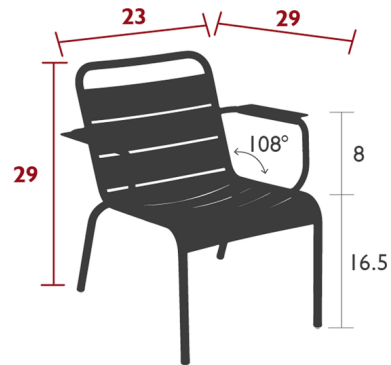

Lightology

lightology.com
866-954-4489
07-06-26

Project: _____

Company: _____

Location: _____ Fixture Type: _____

SPEC #: **FMB1203807**

Approved On: _____ Approved By: _____

Luxembourg Lounge Armchair Set of 2 By Fermob

Description

Like the Luxembourg Lounge Chair, the Luxembourg Lounge Armchair features a wider seat than other pieces in the collection. While it doesn't lean as far back as the Low Chair, the back is tilted just enough to combine comfortability with functional versatility. The Lounge Armchair features ergonomic arm rests and is an excellent addition to outdoor living spaces, as its light, aluminum construction allows it to be moved and stacked with ease. Tubular aluminum frame, Curved aluminum slats seat, Curved aluminum slats backrest, Aluminum slat armrests, Silencing foot protectors, Stacking: x 6 (Height - stacked : 40 in.)

Shown in black cherry

Specifications

COLOR	N/A
BODY FINISH	Black Cherry
WATTAGE	N/A
DIMMER	N/A
DIMENSIONS	28"W x 29"H x 29"D
BULB	N/A
COUNTRY OF ORIGIN	France

CLICK TO VIEW PRODUCT

Notes: