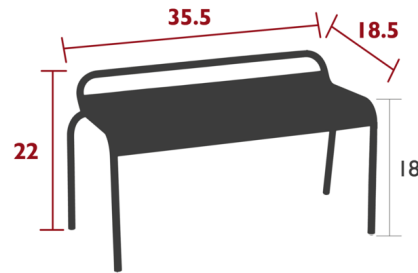

Description

Designed by Frederic Sofia, the Luxembourg Compact Bench was made for those smaller spaces. Its style is the true representation of French design. Stackable up to 4 benches.

Shown in black cherry

Specifications

COLOR	N/A
BODY FINISH	Black Cherry
WATTAGE	N/A
DIMMER	N/A
DIMENSIONS	35.5"W x 22"H x 18.5"D
BULB	N/A
COUNTRY OF ORIGIN	France

Technical Information

PRODUCT DIMENSIONS	Seat Height: 18"
--------------------	------------------