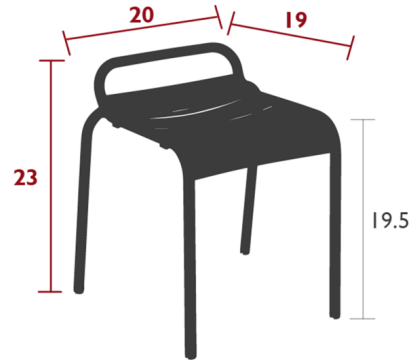

Lightology

lightology.com
866-954-4489
07-06-26

Project: _____

Company: _____

Location: _____ Fixture Type: _____

SPEC #: **FMB1203815**

Approved On: _____ Approved By: _____

Luxembourg Stool Set of 4 By Fermob

Description

The Luxembourg Stool is a fun, stackable stool with a low back with a handle for easy mobility. Perfect where you need additional seating with a fun breezy design. Stackable up to 10 stools.

Shown in acapulco blue

Specifications

COLOR	N/A
BODY FINISH	Acapulco Blue
WATTAGE	N/A
DIMMER	N/A
DIMENSIONS	20"W x 23"H x 19"D
BULB	N/A
COUNTRY OF ORIGIN	France

CLICK TO VIEW PRODUCT

Notes: