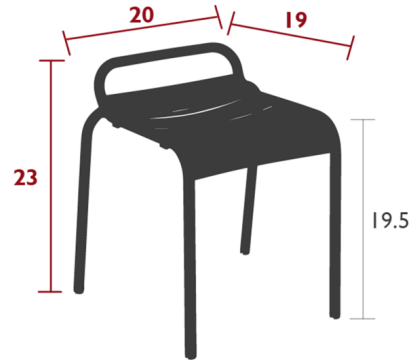

Lightology

lightology.com
866-954-4489
04-24-26

Project: _____

Company: _____

Location: _____ Fixture Type: _____

SPEC #: **FMB1203815**

Approved On: _____ Approved By: _____

Luxembourg Stool Set of 4 By Fermob

Description

The Luxembourg Stool is a fun, stackable stool with a low back with a handle for easy mobility. Perfect where you need additional seating with a fun breezy design. Stackable up to 10 stools.

Shown in acapulco blue

Specifications

COLOR	N/A
BODY FINISH	Acapulco Blue
WATTAGE	N/A
DIMMER	N/A
DIMENSIONS	20"W x 23"H x 19"D
BULB	N/A
COUNTRY OF ORIGIN	France

CLICK TO VIEW PRODUCT

Notes: