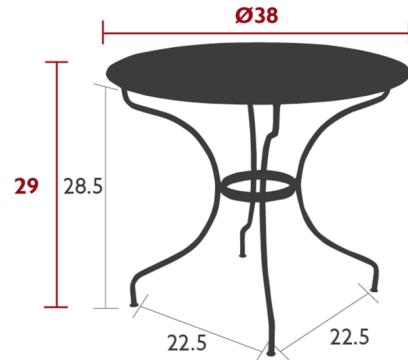

## Opera+ 38 inch Round Dining Table By Fermob

### Description

The Opera Table brings an elegance to your space, which blends it to all styles, from the most classic to the ultra-contemporary. So, let your creative side loose, and mix and match Opera with the colors and chairs of your choice! Parasol hole : pole max. 1.5 in. Not recommended for use near salt air conditions and chlorinated pools.

### Specifications

COLOR	N/A
BODY FINISH	Cactus
WATTAGE	N/A
DIMMER	N/A
DIMENSIONS	38"W x 29"H x 38"D
BULB	N/A
COUNTRY OF ORIGIN	France

CLICK TO VIEW PRODUCT

Notes: