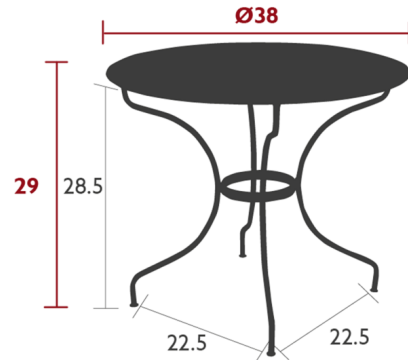

Lightology

lightology.com
866-954-4489
07-06-26

Project: _____

Company: _____

Location: _____ Fixture Type: _____

SPEC #: **FMB1203821**

Approved On: _____ Approved By: _____

Opera+ 38 inch Round Dining Table By Fermob

Description

The Opera Table brings an elegance to your space, which blends it to all styles, from the most classic to the ultra-contemporary. So, let your creative side loose, and mix and match Opera with the colors and chairs of your choice! Parasol hole : pole max. 1.5 in. Not recommended for use near salt air conditions and chlorinated pools.

Shown in cactus

Specifications

COLOR	N/A
BODY FINISH	Cactus
WATTAGE	N/A
DIMMER	N/A
DIMENSIONS	38"W x 29"H x 38"D
BULB	N/A
COUNTRY OF ORIGIN	France

CLICK TO VIEW PRODUCT

Notes: