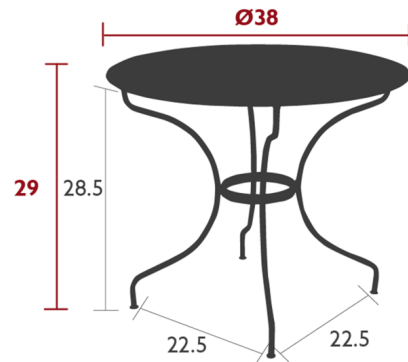

Lightology

lightology.com
866-954-4489
04-25-26

Project: _____

Company: _____

Location: _____ Fixture Type: _____

SPEC #: **FMB1203821**

Approved On: _____ Approved By: _____

Opera+ 38 inch Round Dining Table By Fermob

Description

The Opera Table brings an elegance to your space, which blends it to all styles, from the most classic to the ultra-contemporary. So, let your creative side loose, and mix and match Opera with the colors and chairs of your choice! Parasol hole : pole max. 1.5 in. Not recommended for use near salt air conditions and chlorinated pools.

Shown in cactus

Specifications

COLOR	N/A
BODY FINISH	Cactus
WATTAGE	N/A
DIMMER	N/A
DIMENSIONS	38"W x 29"H x 38"D
BULB	N/A
COUNTRY OF ORIGIN	France

CLICK TO VIEW PRODUCT

Notes: