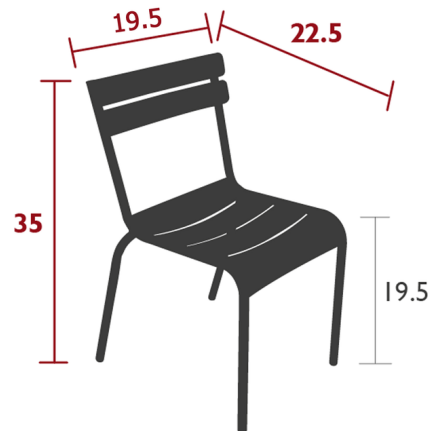

### Specifications

COLOR	N/A
BODY FINISH	Cotton
WATTAGE	N/A
DIMMER	N/A
DIMENSIONS	19.5"W x 35"H x 22.5"D
BULB	N/A
COUNTRY OF ORIGIN	France

### Technical Information

PRODUCT DIMENSIONS	Seat Height: 19.5"
--------------------	--------------------

CLICK TO VIEW PRODUCT

Notes: