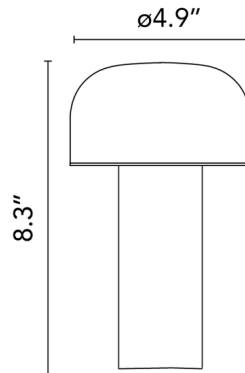

CLICK TO VIEW PRODUCT

Notes: