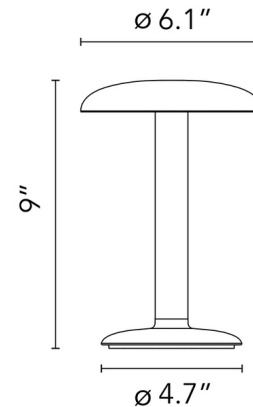

CLICK TO VIEW PRODUCT

Notes: