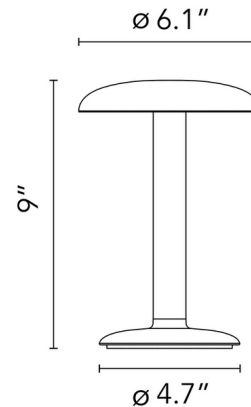

CLICK TO VIEW PRODUCT

Notes: