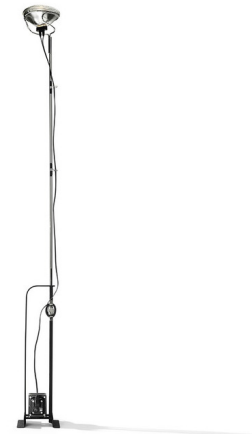

# Lightology

lightology.com  
866-954-4489  
06-27-26

Project: \_\_\_\_\_  
Company: \_\_\_\_\_  
Location: \_\_\_\_\_ Fixture Type: \_\_\_\_\_  
SPEC #: **FLO1203848**  
Approved On: \_\_\_\_\_ Approved By: \_\_\_\_\_

## Toio Floor Lamp By FLOS

### Description

Ignite your imagination with the Flos Toio Floor Lamp, a whimsical yet eminently practical design by Achille and Pier Giacomo Castiglioni, whose name cleverly derives from *inchtoy*. This lamp masterfully incorporates equipment-style elements, transforming them into a sophisticated and functional luminaire. Its striking hexagonal nickel-plated brass stem is robustly held by an enamel steel base, embodying a sturdy industrial aesthetic. The genius of Toio lies in its functional details: fishing rod rings elegantly guide the power cord from the bulb at the top down to the transformer, a playful nod to its inventive spirit. The stem's height is fully adjustable, allowing you to tailor the light to your specific needs. The base cleverly incorporates a cleat, reminiscent of those found on boats, providing a neat solution for coiling any excess cord length. The included LED PAR 56 bulb at the top delivers indirect lighting, casting an impressive glow that evokes the powerful beam of a car headlight, bringing a touch of playful industrial charm and brilliant ambient light to any contemporary space.

### Specifications

COLOR	N/A
BODY FINISH	Black
WATTAGE	23W
DIMMER	Included
DIMENSIONS	8.3"W x 62.2"H
BULB INCLUDED	1 x LED/23W/120V LED

Shown in black

CLICK TO VIEW PRODUCT

Notes: