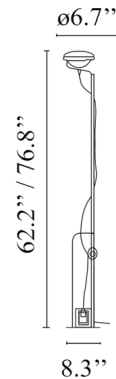

### Description

Ignite your imagination with the Flos Toio Floor Lamp, a whimsical yet eminently practical design by Achille and Pier Giacomo Castiglioni, whose name cleverly derives from *inchtoy*. This lamp masterfully incorporates equipment-style elements, transforming them into a sophisticated and functional luminaire. Its striking hexagonal nickel-plated brass stem is robustly held by an enamel steel base, embodying a sturdy industrial aesthetic. The genius of Toio lies in its functional details: fishing rod rings elegantly guide the power cord from the bulb at the top down to the transformer, a playful nod to its inventive spirit. The stem's height is fully adjustable, allowing you to tailor the light to your specific needs. The base cleverly incorporates a cleat, reminiscent of those found on boats, providing a neat solution for coiling any excess cord length. The included LED PAR 56 bulb at the top delivers indirect lighting, casting an impressive glow that evokes the powerful beam of a car headlight, bringing a touch of playful industrial charm and brilliant ambient light to any contemporary space.

### Specifications

COLOR	N/A
BODY FINISH	Black
WATTAGE	23W
DIMMER	Included
DIMENSIONS	8.3"W x 62.2"H
BULB INCLUDED	1 x LED/23W/120V LED

Shown in black

CLICK TO VIEW PRODUCT

Notes: