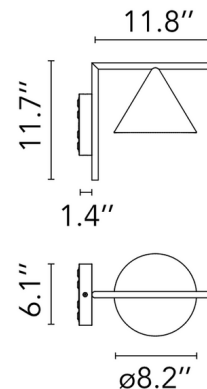

CLICK TO VIEW PRODUCT

Notes: