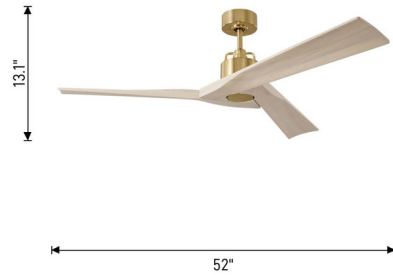

## Alma Smart Ceiling Fan By Visual Comfort Fan

### Description

The Alma Smart Ceiling Fan features sculptural blades and a streamlined motor for a balance of modern aesthetics and efficient performance. Alma merges craftsmanship with advanced technology for sophisticated, intelligent airflow. Compatible with Amazon Alexa, Google Home, and Samsung SmartThings via the Bond Home App. A hand-held remote control is included for turning the motor on/off and setting 6 speeds and reverse. Optional accessories are sold separately.

### Specifications

BLADE COLOR	Matte White
BODY FINISH	Burnished Brass / Matte White
WATTAGE	N/A
DIMMER	N/A
DIMENSIONS	52"W x 13.1"H
BULB	N/A

CLICK TO VIEW PRODUCT

Notes: