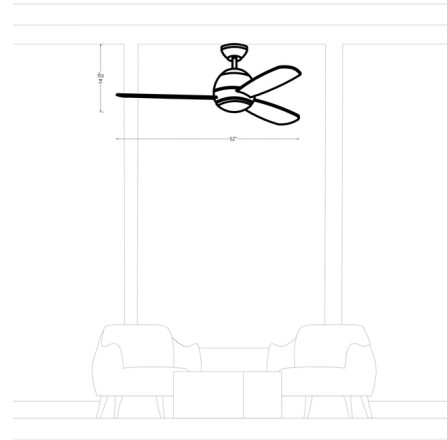

Shown in midnight black / midnight black / frosted