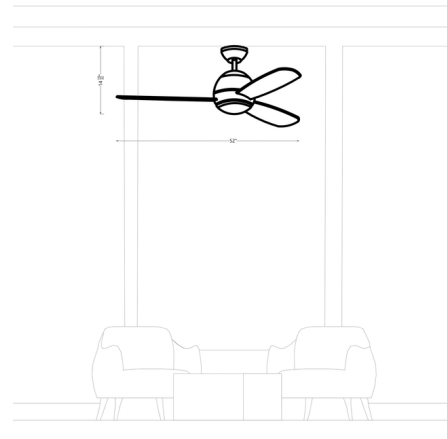

Shown in midnight black / midnight black / frosted