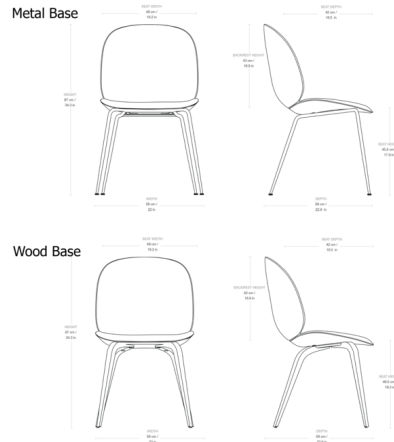

Lightology

lightology.com
866-954-4489
04-22-26

Project: _____

Company: _____

Location: _____ Fixture Type: _____

SPEC #: **GUB1203972**

Approved On: _____ Approved By: _____

Beetle Upholstered Dining Chair By Gubi

Description

Since it was first introduced in 2013, the Beetle Chair has been well-received by consumers and interior designers alike thanks to its both its functionality and aesthetics. Inspired by an insect's shell, the Beetle features a curving, organic silhouette with a rigid exterior shell and soft, cushioned seat and backrest. The Beetle Chair is available in a variety of fabrics with either slim metal legs or tapered wooden legs, making it suitable for a wide array of interiors. Note: Davenport, Hearth, Instill, Metaphor, Mode, and Tempo fabrics are only available with Antique Brass or Black metal base.

Shown in black / sunday 034

Specifications

COLOR	Sunday 034
BODY FINISH	Black
WATTAGE	N/A
DIMMER	N/A
DIMENSIONS	22"W x 34.3"H x 22.9"D
BULB	N/A

CLICK TO VIEW PRODUCT

Notes: