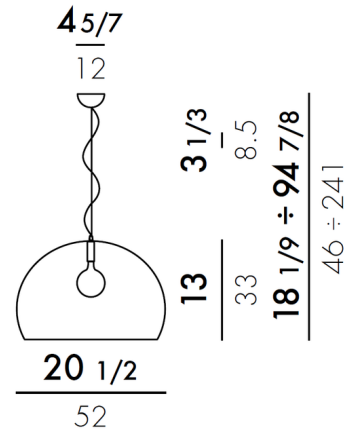

Description

The FL/Y Pendant features a transparent or matte acrylic shade. The FL/Y pendant brings to mind a soap bubble, iridescent with reflections of light.

Shown in burgundy

Specifications

COLOR Burgundy
BODY FINISH N/A
WATTAGE 15W
DIMMER Standard 120V
DIMENSIONS 20.5"W x 13"H
BULB NOT INCLUDED 1 x G40/Medium (E26)/15W/120V LED