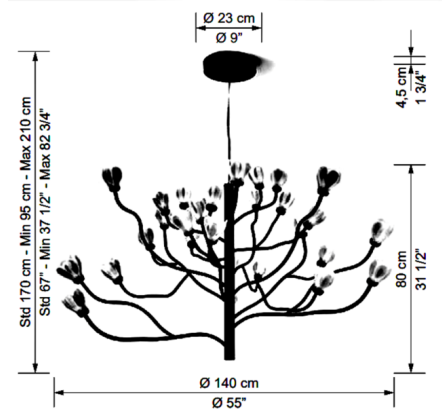

### Specifications

COLOR . . . . . Porcelain  
 BODY FINISH . . . . . Black  
 WATTAGE . . . . . 38W  
 DIMMER . . . . . 0-10V  
 DIMENSIONS . . . . . 55"W x 31.5"H  
 INTEGRATED LED MODULE . . . . . 1 x LED/38W/120V LED

### Technical Information

LAMP COLOR . . . . . 2700K  
 LUMENS/WATT . . . . . 124.00  
 LUMINOUS FLUX . . . . . 4712 lumens

Shown in black / porcelain

CLICK TO VIEW PRODUCT

Notes: